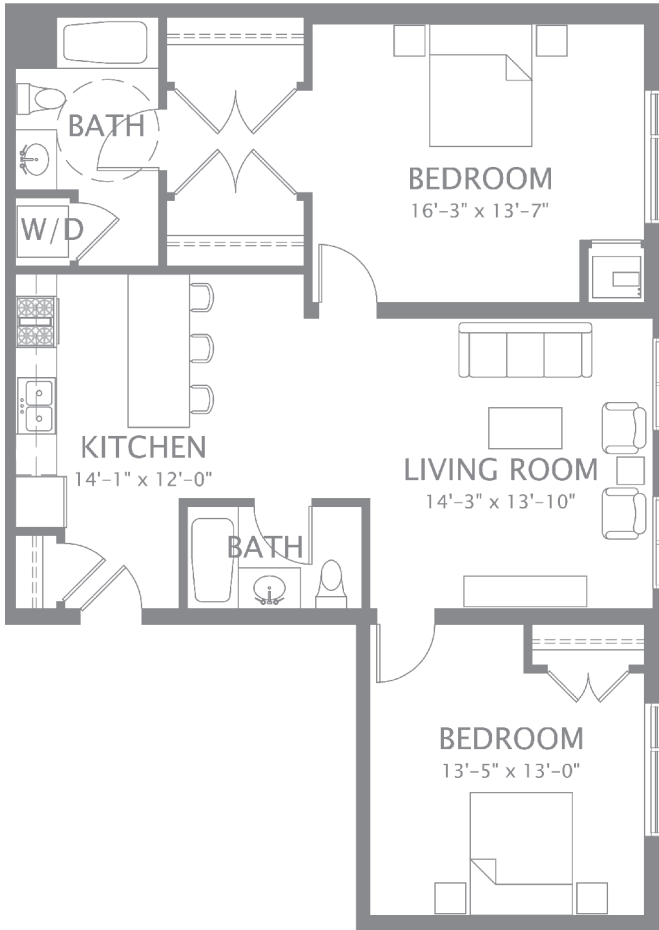

NORTH 28 UNIT A

2 BEDROOM • 2 BATH
989 SQ FT

SalesTeam@NORTH28.com | www.NORTH28.com

NORTH 28

UNIT B

1 BEDROOM • 1 BATH
660 SQ FT

SalesTeam@NORTH28.com | www.NORTH28.com

NORTH 28 UNIT C

2 BEDROOM • 2 BATH
1,080 SQ FT

SalesTeam@NORTH28.com | www.NORTH28.com

NORTH | 28

UNIT D

2 BEDROOM • 2 BATH
1,109 SQ FT

SalesTeam@NORTH28.com | www.NORTH28.com

NORTH 28 UNIT E

2 BEDROOM • 2 BATH
1,012 SQ FT