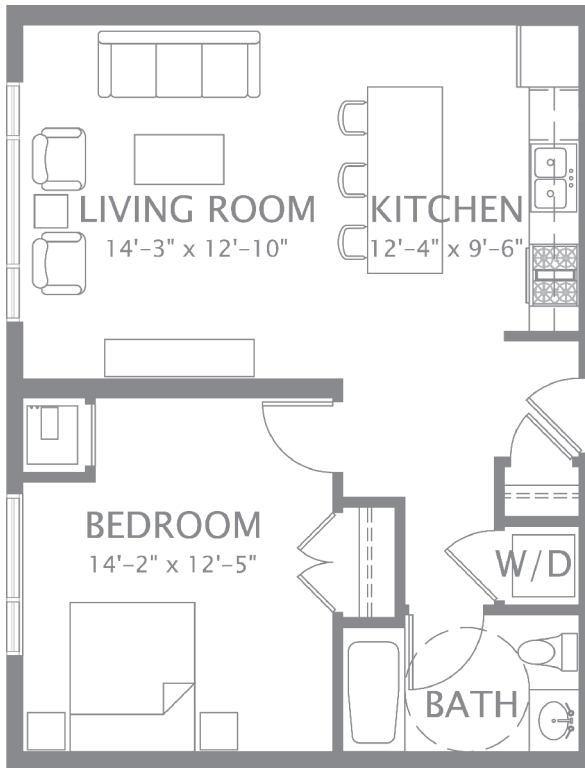

NORTH 28 UNIT A

2 BEDROOM • 2 BATH
989 SQ FT

SalesTeam@NORTH28.com | www.NORTH28.com

NORTH 28

UNIT B

1 BEDROOM • 1 BATH
660 SQ FT

SalesTeam@NORTH28.com | www.NORTH28.com

NORTH 28 UNIT C

2 BEDROOM • 2 BATH
1,080 SQ FT

SalesTeam@NORTH28.com | www.NORTH28.com

NORTH | 28

UNIT D

2 BEDROOM • 2 BATH
1,109 SQ FT

SalesTeam@NORTH28.com | www.NORTH28.com

NORTH 28 UNIT E

2 BEDROOM • 2 BATH
1,012 SQ FT