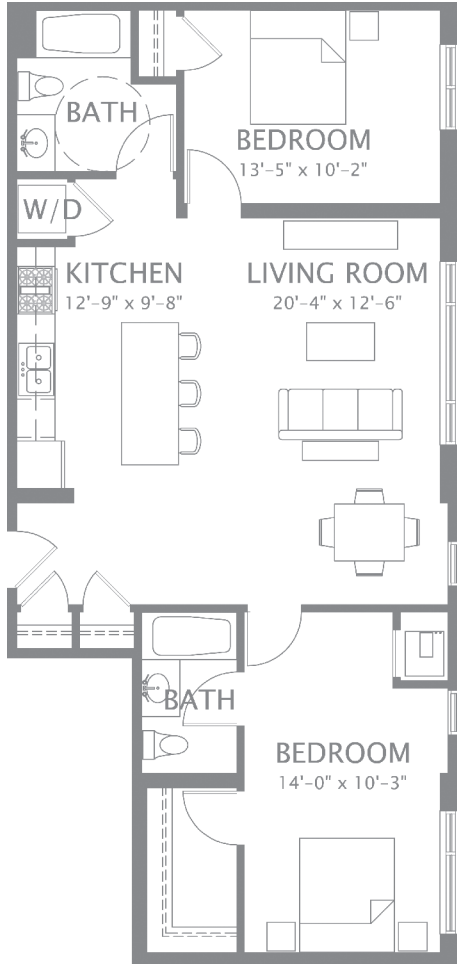

NORTH 28 UNIT A

2 BEDROOM • 2 BATH
989 SQ FT

SalesTeam@NORTH28.com | www.NORTH28.com

NORTH 28

UNIT B

1 BEDROOM • 1 BATH
660 SQ FT

SalesTeam@NORTH28.com | www.NORTH28.com

NORTH 28 UNIT C

2 BEDROOM • 2 BATH
1,080 SQ FT

SalesTeam@NORTH28.com | www.NORTH28.com

NORTH | 28

UNIT D

2 BEDROOM • 2 BATH
1,109 SQ FT

SalesTeam@NORTH28.com | www.NORTH28.com

NORTH 28 UNIT E

2 BEDROOM • 2 BATH
1,012 SQ FT