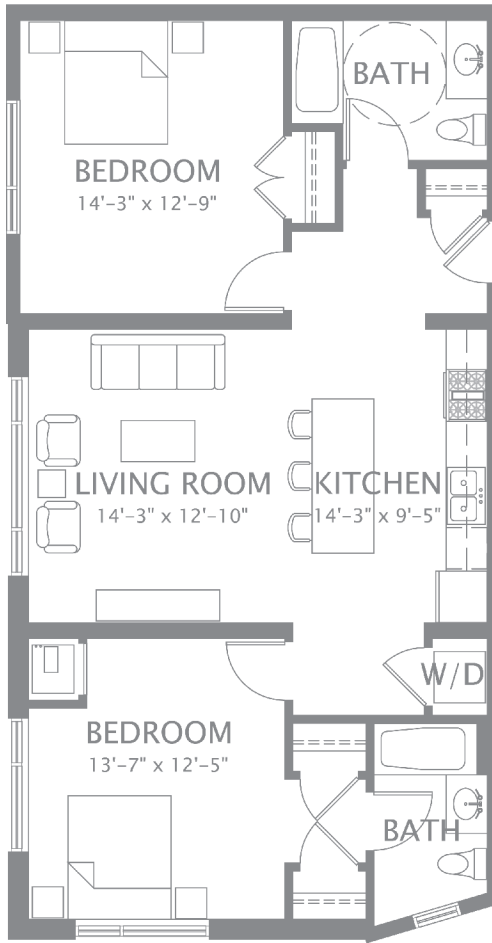

NORTH 28 UNIT A

2 BEDROOM • 2 BATH
989 SQ FT

SalesTeam@NORTH28.com | www.NORTH28.com

NORTH 28

UNIT B

1 BEDROOM • 1 BATH
660 SQ FT

SalesTeam@NORTH28.com | www.NORTH28.com

NORTH 28 UNIT C

2 BEDROOM • 2 BATH
1,080 SQ FT

SalesTeam@NORTH28.com | www.NORTH28.com

NORTH | 28

UNIT D

2 BEDROOM • 2 BATH
1,109 SQ FT

SalesTeam@NORTH28.com | www.NORTH28.com

NORTH 28 UNIT E

2 BEDROOM • 2 BATH
1,012 SQ FT