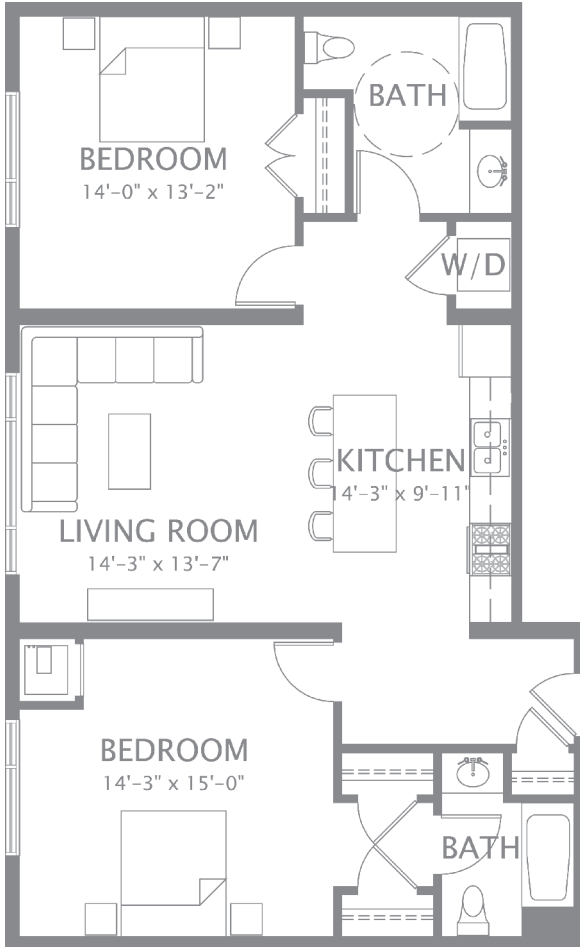

NORTH 28 UNIT A

2 BEDROOM • 2 BATH
989 SQ FT

SalesTeam@NORTH28.com | www.NORTH28.com

NORTH 28

UNIT B

1 BEDROOM • 1 BATH
660 SQ FT

SalesTeam@NORTH28.com | www.NORTH28.com

NORTH 28 UNIT C

2 BEDROOM • 2 BATH
1,080 SQ FT

SalesTeam@NORTH28.com | www.NORTH28.com

NORTH | 28

UNIT D

2 BEDROOM • 2 BATH
1,109 SQ FT

SalesTeam@NORTH28.com | www.NORTH28.com

NORTH 28 UNIT E

2 BEDROOM • 2 BATH
1,012 SQ FT